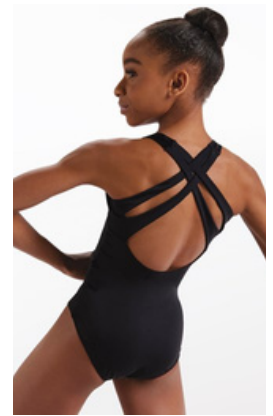

BLACK CAMISOLE LEOTARD

Grades K-12

$30.00