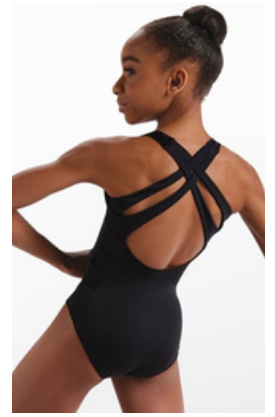

MALE ACADEMIC UNIFORMS

BURGUNDY S/S
\$25-\$28

*Price Varies by size

ORANGE S/S
\$25-\$28

*Price Varies by size

RED S/S
\$25-\$28

*Price Varies by size

Scholar's may wear long sleeves in the respective colors during the winter months

KHAKI SHORTS

No Cargos, must be uniform material

KHAKI PANTS

No cargos

OUTERWEAR

BLAZER
\$92 - \$105

WARM UP SET
\$85.00

FEMALE PERFORMING ARTS UNIFORMS

YELLOW CAMISOLE LEOTARD
Grades K-1
\$30-\$35

RED CAMISOLE LEOTARD
Grades 2-5
\$30-\$35

BLACK CAMISOLE LEOTARD
Grades K-12
\$30-\$35

**SKIN COLORED
CONVERTIBLE TIGHTS**
\$15.00

BLACK STIRRUP TIGHTS
\$15.00

BLACK BIKER SHORT
\$25-\$27

BROWN BIKER SHORT
\$25-27

BALLET SKIRT
\$25.00

BLACK LEGGINGS W/ LOGO
\$45.00

TAN CANVAS JAZZ SHOE
\$50.00

PINK CANVAS BALLET SHOE
\$35.00

MALE PERFORMING ARTS UNIFORMS

**YELLOW SLEEVELESS
COMPRESSION TANK**