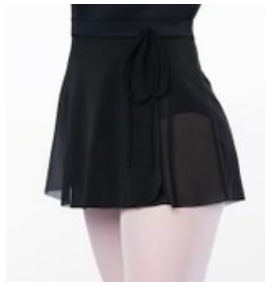

YELLOW CAMISOLE LEOTARD
Grades K-1
\$30-\$35

RED CAMISOLE LEOTARD
Grades 2-5
\$30-\$35

BLACK CAMISOLE LEOTARD
Grades K-12
\$30-\$35

**SKIN COLORED
CONVERTIBLE TIGHTS**
\$15.00

BLACK STIRRUP TIGHTS
\$15.00

BLACK BIKER SHORT
\$25-\$27

BROWN BIKER SHORT
\$25-27

BALLET SKIRT
\$25.00

BLACK LEGGINGS W/ LOGO
\$45.00

TAN CANVAS JAZZ SHOE
\$50.00

PINK CANVAS BALLET SHOE
\$35.00

MALE PERFORMING ARTS UNIFORMS

**YELLOW SLEEVELESS
COMPRESSION TANK**